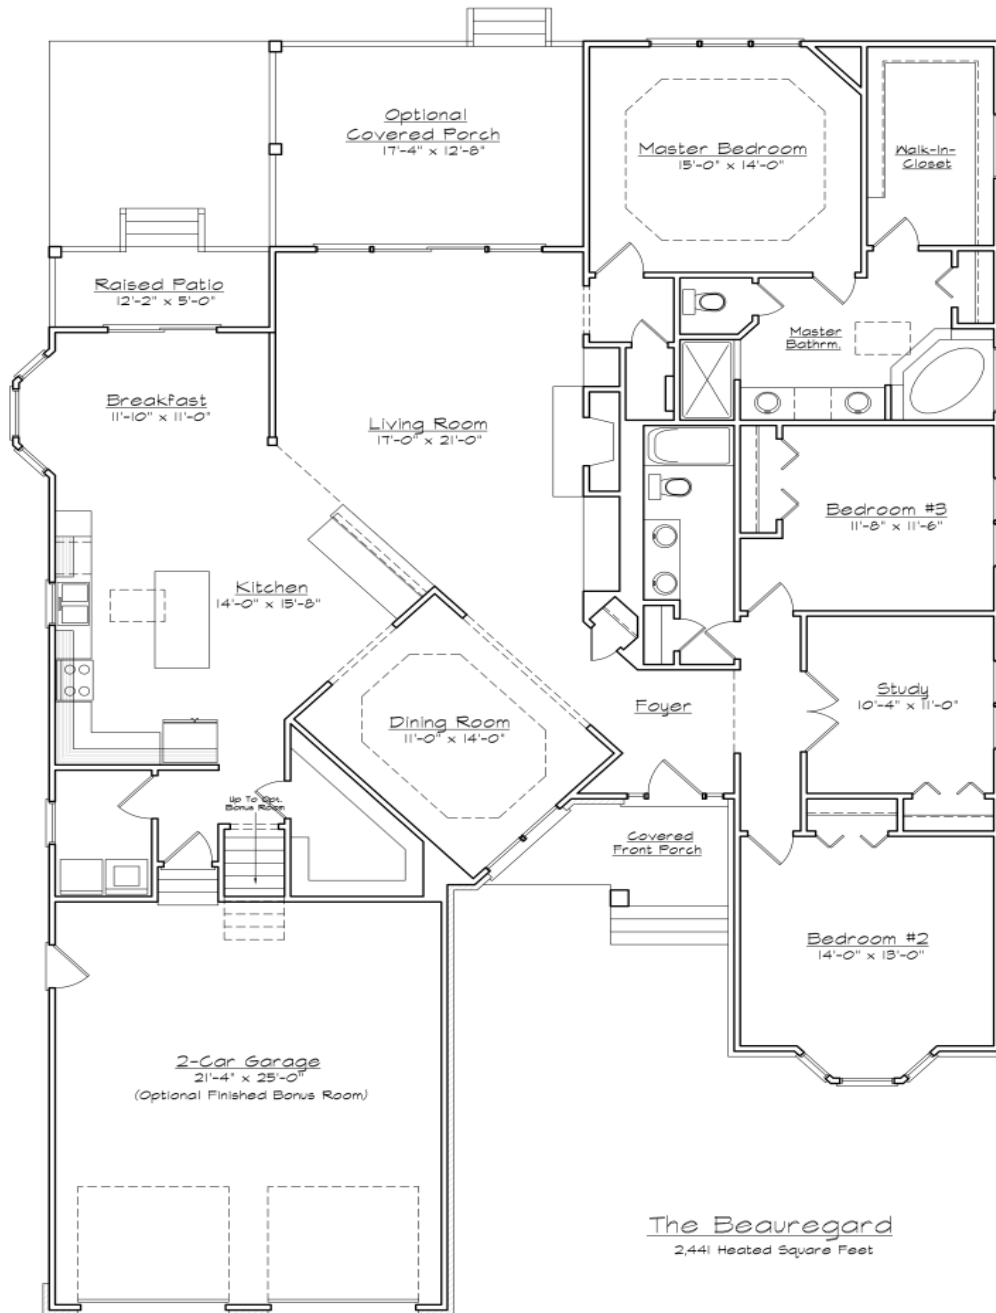

The **Beauregard**

approx. 2441 sq.ft.

The Beaugard

approx. 2441 sq.ft.

The Beaugard
2,441 Heated Square Feet

***Notes:**

**ALL Skylights, Fireplaces, Bay Windows, & Front Doors are
Optional Upgrades**