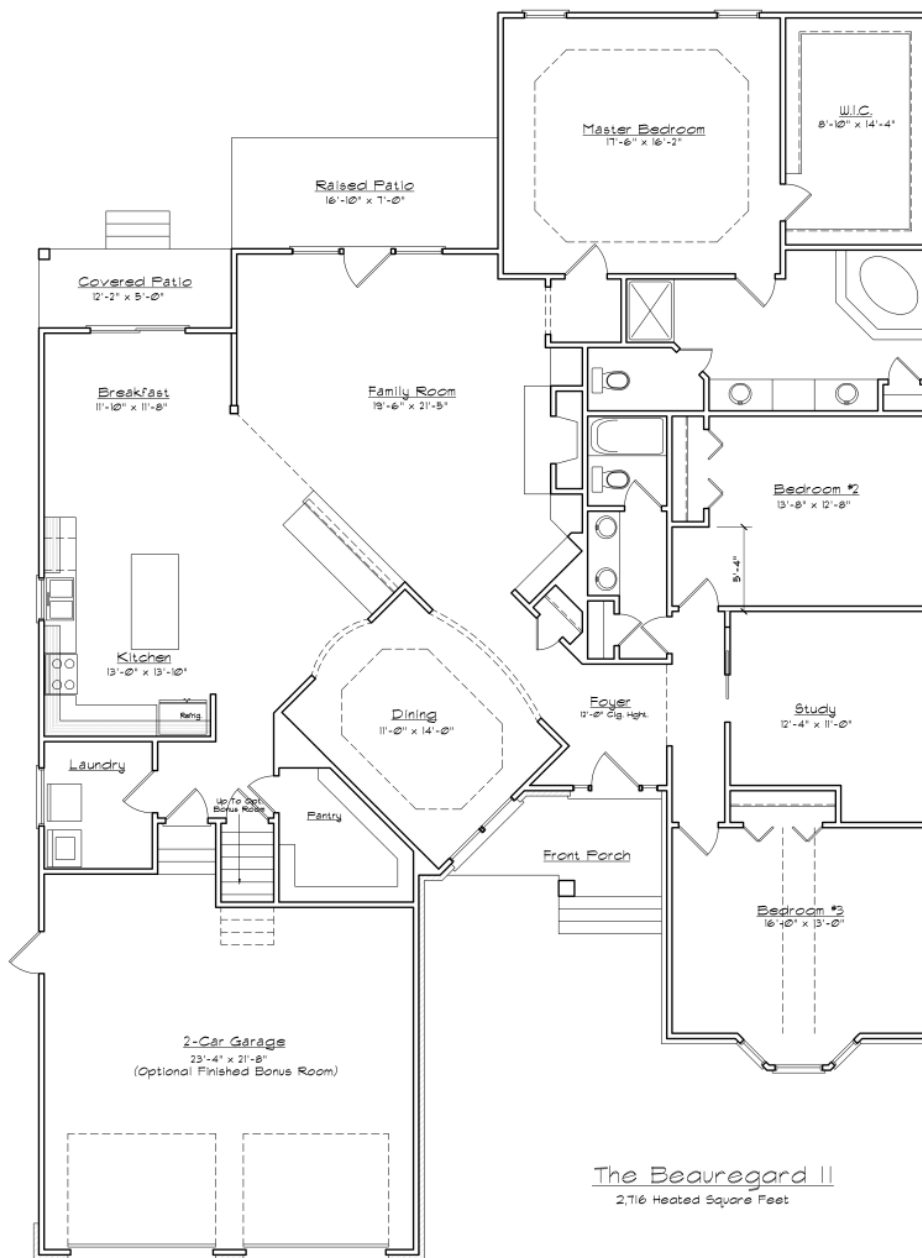

The **Beauregard II**

approx. 2716 sq.ft.

The Beauregard II

approx. 2716 sq.ft.

The Beauregard II
2,716 Heated Square Feet

***Notes:**

ALL Skylights, Fireplaces, Bay Windows, & Front Doors are
Optional Upgrades