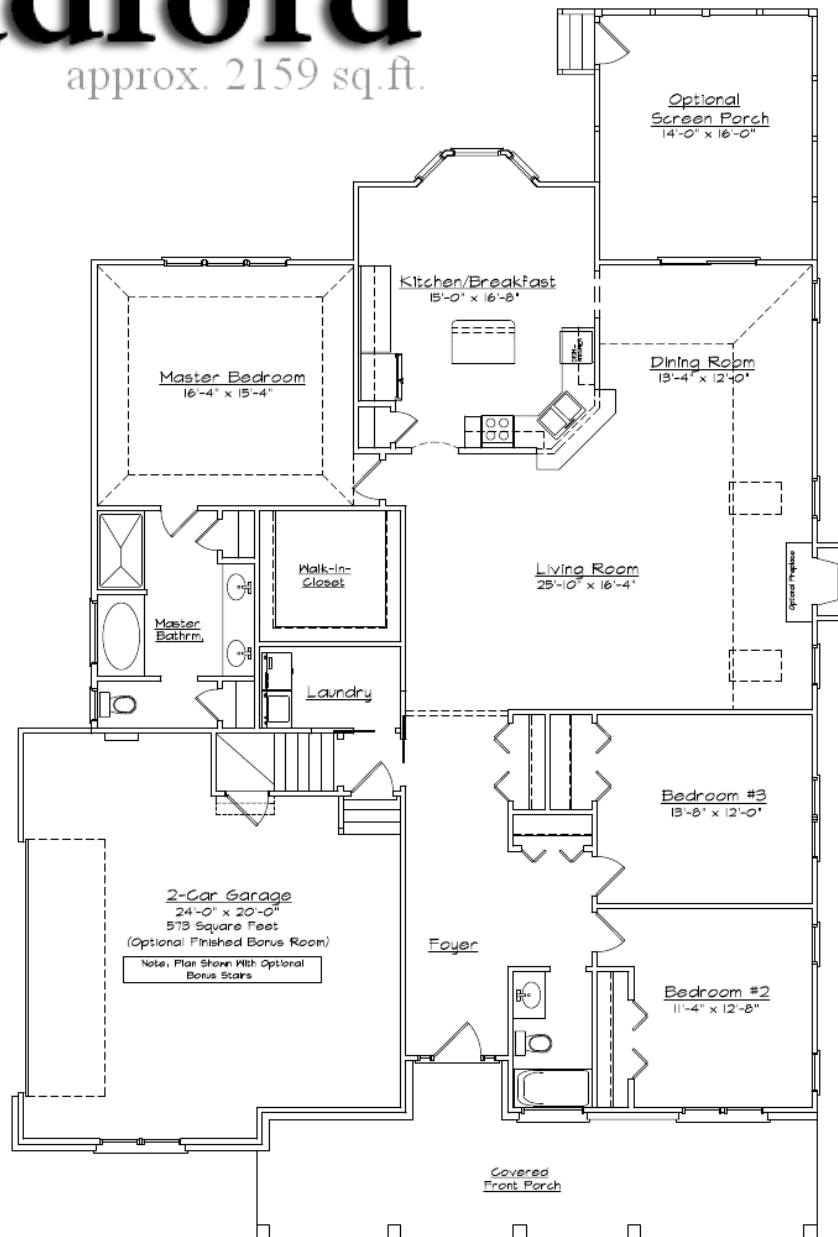

The Bradford

approx. 2159 sq.ft.

Bradford Front Elevation

The Bradford

approx. 2159 sq.ft.

Bradford Floorplan

2,159 Heated Square Feet

***Notes:**

**ALL Skylights, Fireplaces, Bay Windows, & Front Doors are
Optional Upgrades**