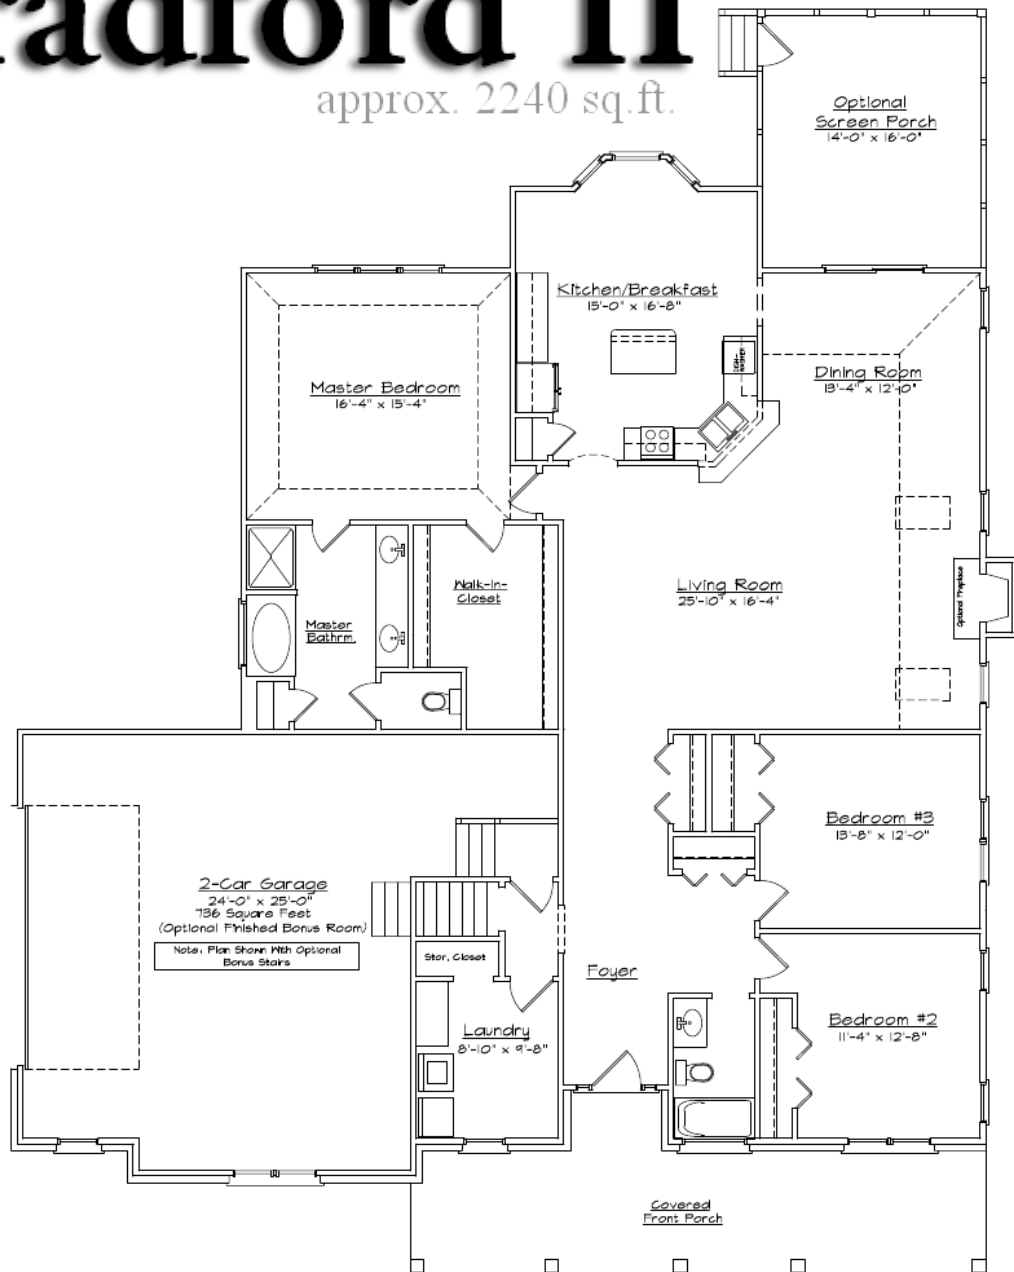

# The Bradford II

approx. 2240 sq.ft.

Bradford II Front Elevation

# The Bradford II

approx. 2240 sq.ft.

Bradford II Floorplan  
2240 Heated Square Feet

**\*Notes:**

**ALL Skylights, Fireplaces, Bay Windows, & Front Doors are  
Optional Upgrades**