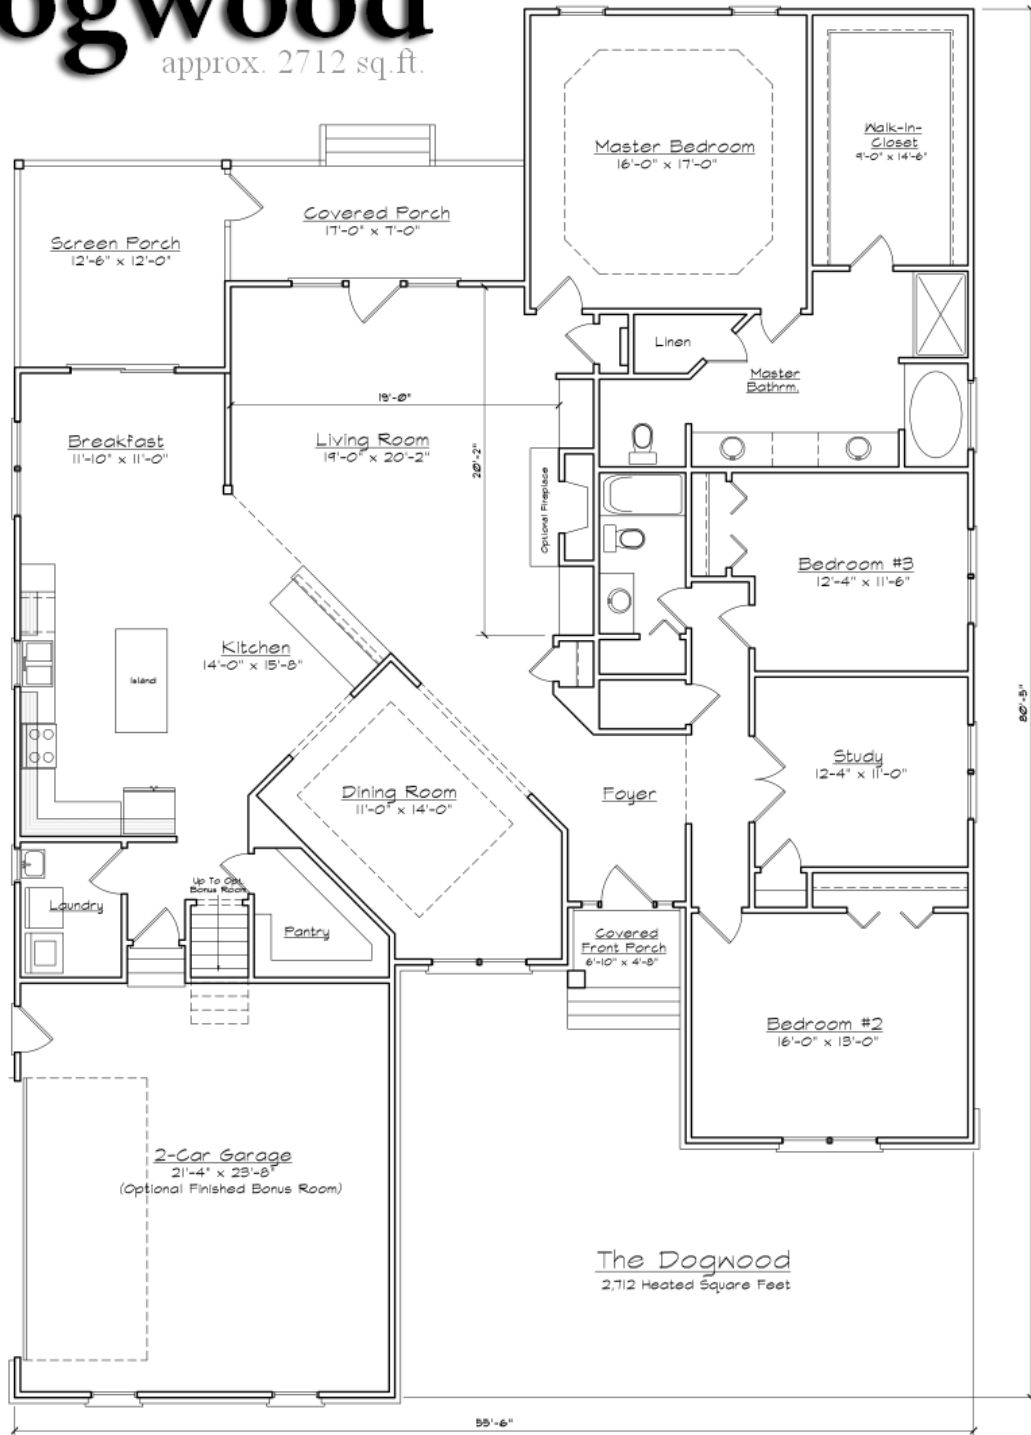

The **Dogwood**  
approx. 2712 sq.ft.

# The Dogwood

approx. 2712 sq.ft.

**\*Notes:**

**ALL Skylights, Fireplaces, Bay Windows, & Front Doors are  
Optional Upgrades**