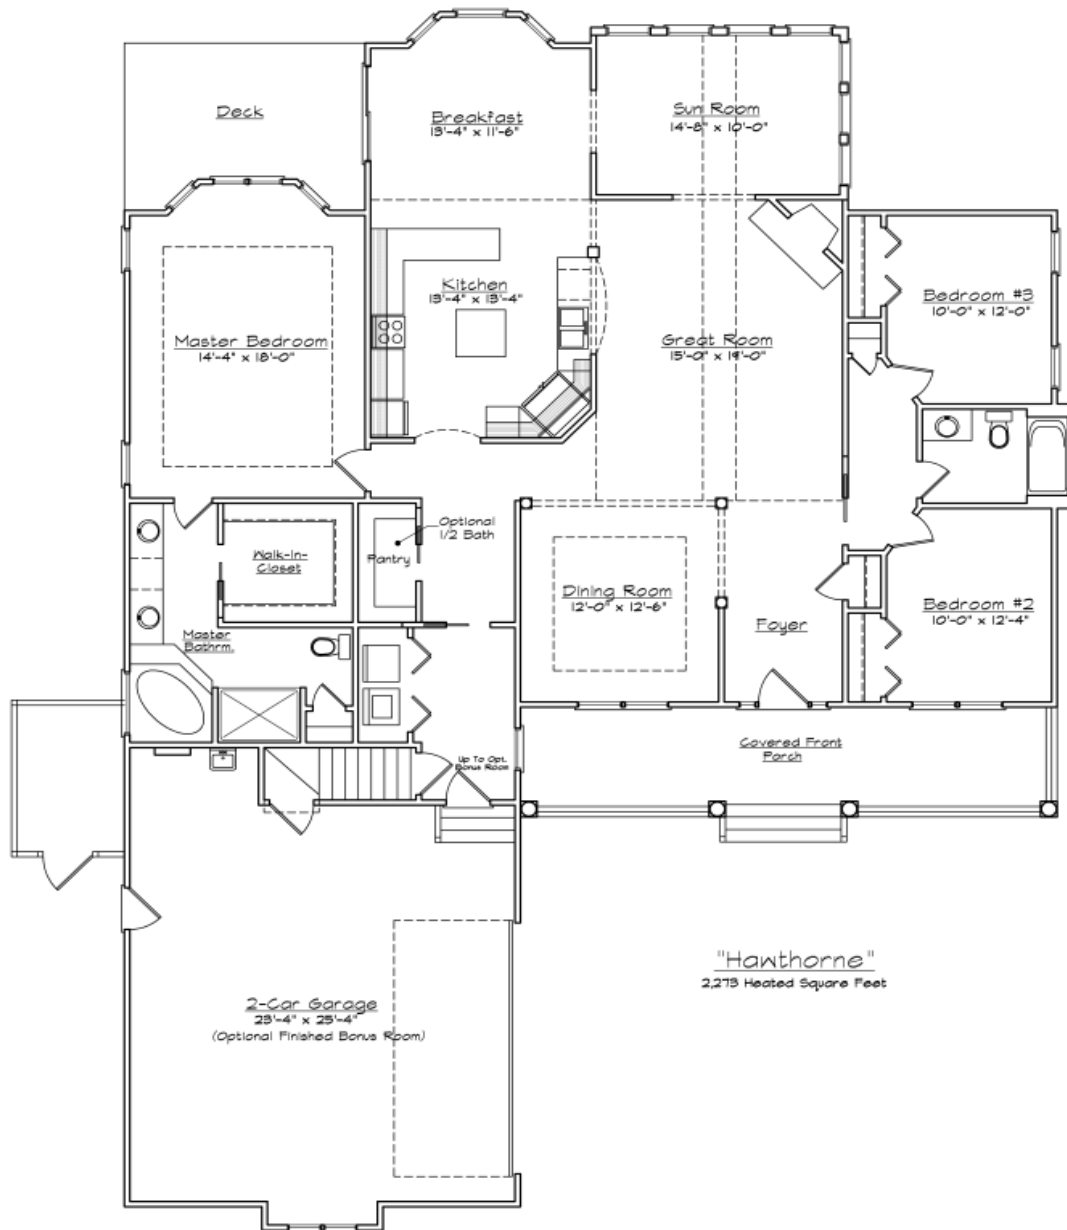

The Hawthorne

approx. 2273 sq.ft.

The Hawthorne

approx. 2273 sq.ft.

***Notes:**

**ALL Skylights, Fireplaces, Bay Windows, & Front Doors are
Optional Upgrades**