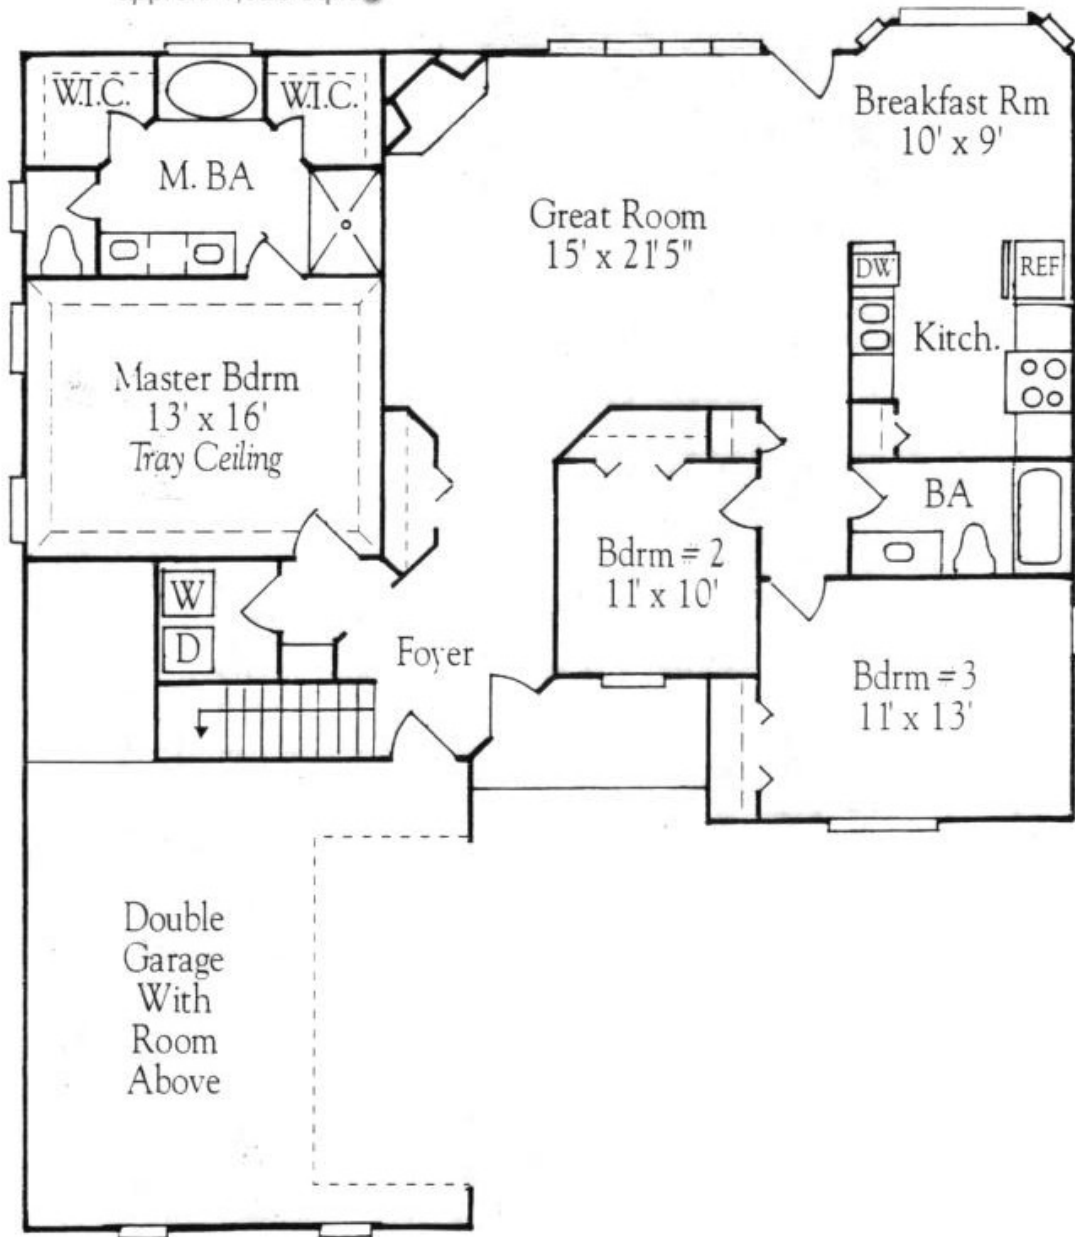

The **Monterey**
approx. 1623 sq.ft.

The Monterey

approx. 1,623 sq.ft.

***Notes:**

ALL Skylights, Fireplaces, Bay Windows, & Front Doors are
Optional Upgrades