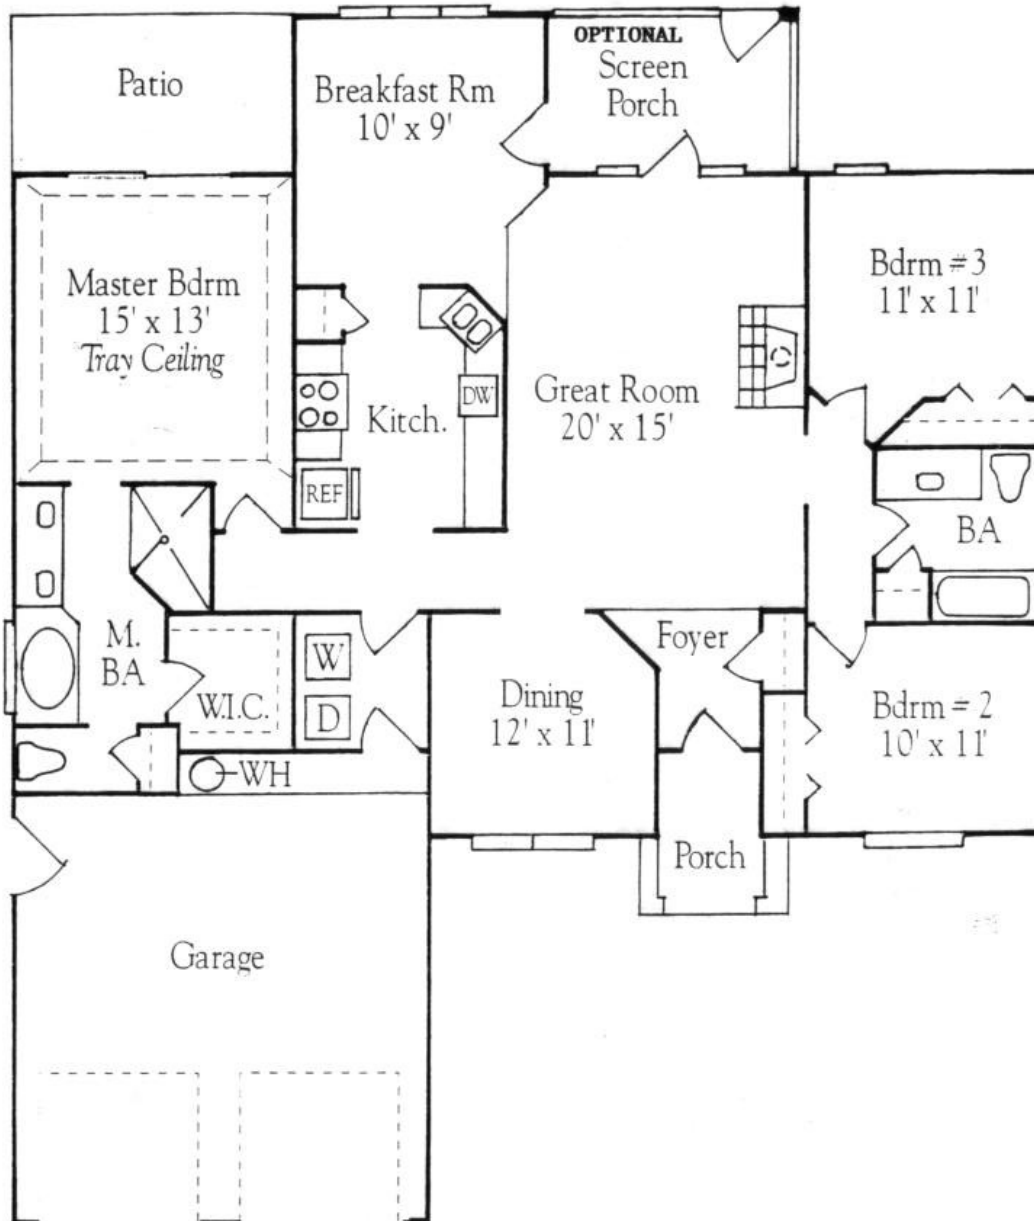

The **Reynolds**  
approx. 1672 sq.ft.

# The Reynolds

approx. 1,672 sq.ft.

**\*Notes:**

ALL Skylights, Fireplaces, Bay Windows, & Front Doors are  
Optional Upgrades