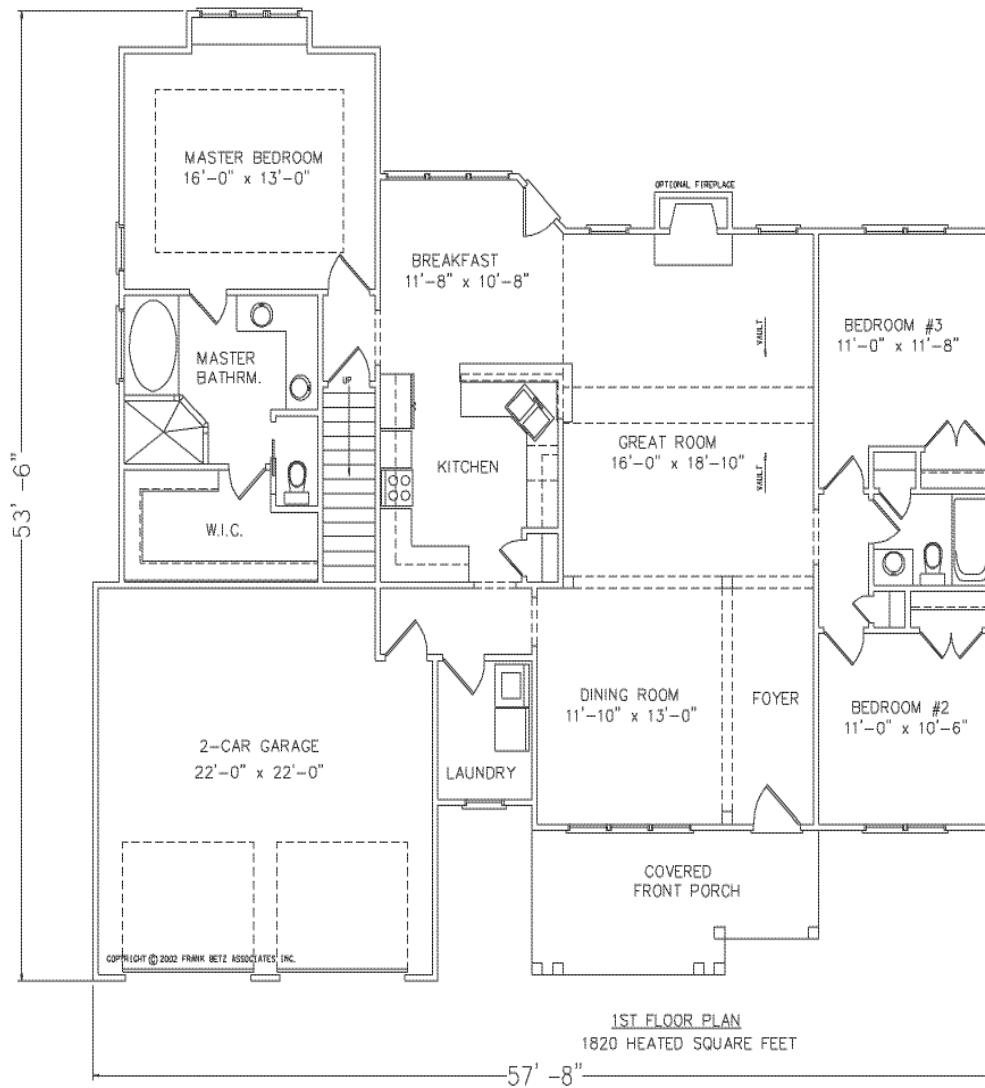

The **Roswell**
approx. 2125 sq. ft.

2nd FLOOR PLAN
305 HEATED SQUARE FEET

The Roswell

approx. 2125 sq.ft.

***Notes:**

**ALL Skylights, Fireplaces, Bay Windows, & Front Doors are
Optional Upgrades**