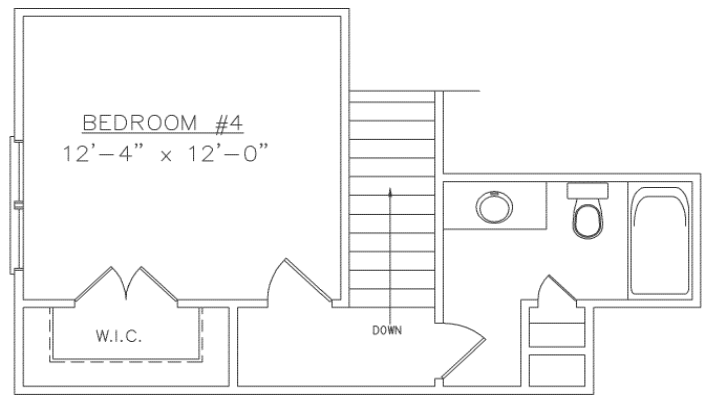

The **Roswell**
approx. 2125 sq. ft.

2nd FLOOR PLAN
305 HEATED SQUARE FEET

The Roswell

approx. 2125 sq.ft.

***Notes:**

**ALL Skylights, Fireplaces, Bay Windows, & Front Doors are
Optional Upgrades**