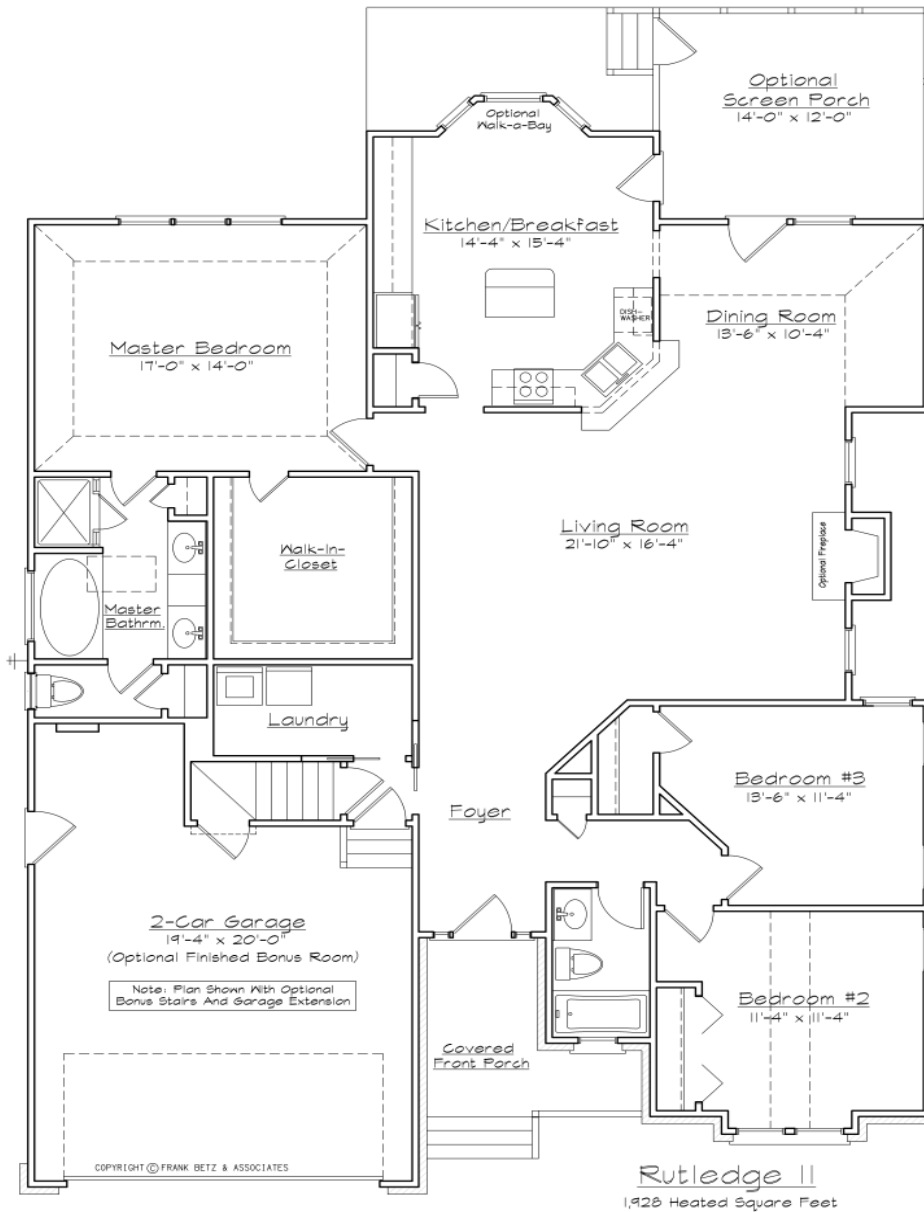

# The Rutledge II

approx. 1928 sq.ft.

# The Rutledge II

approx. 1928 sq. ft.

**\*Notes:**

**ALL Skylights, Fireplaces, Bay Windows, & Front Doors are  
Optional Upgrades**