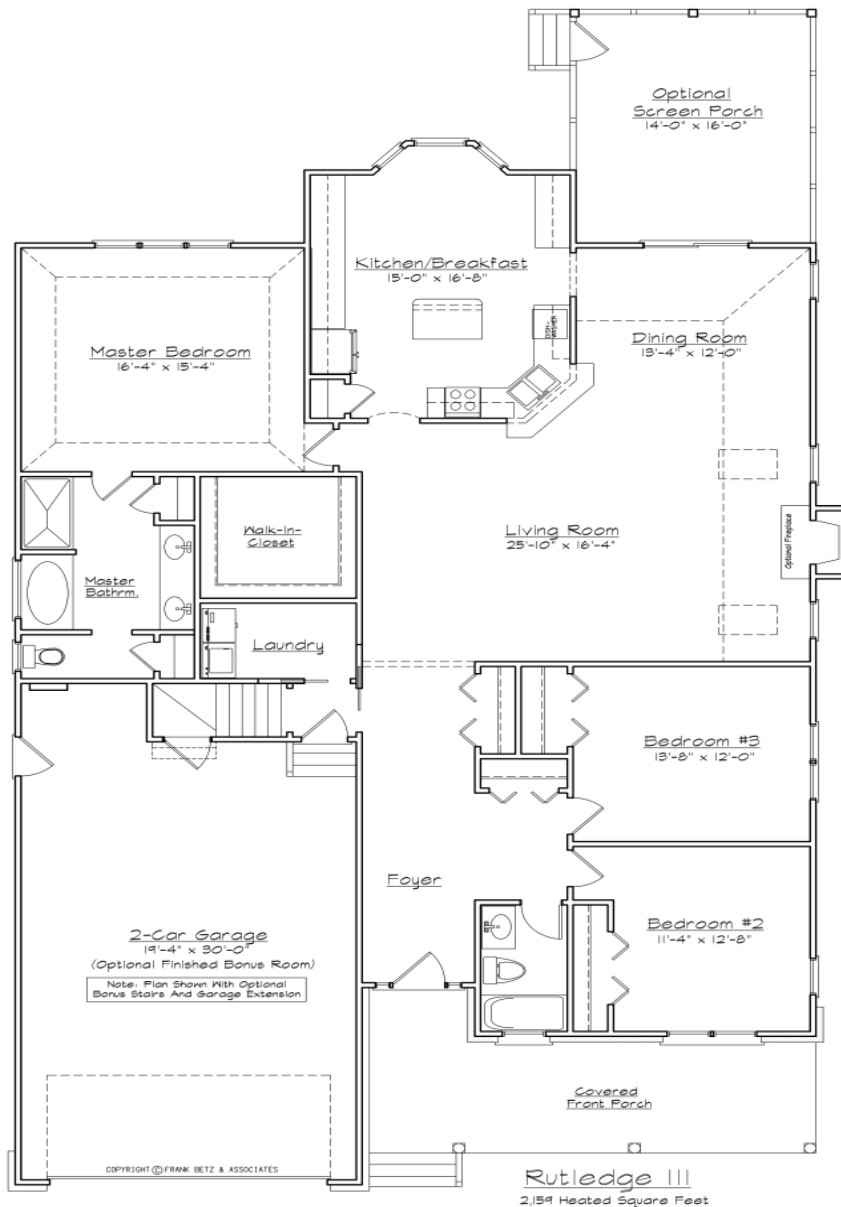

# The Rutledge III

approx. 2159 sq.ft.

# The Rutledge III

approx. 2159 sq.ft.

**\*Notes:**

**ALL Skylights, Fireplaces, Bay Windows, & Front Doors are Optional Upgrades**