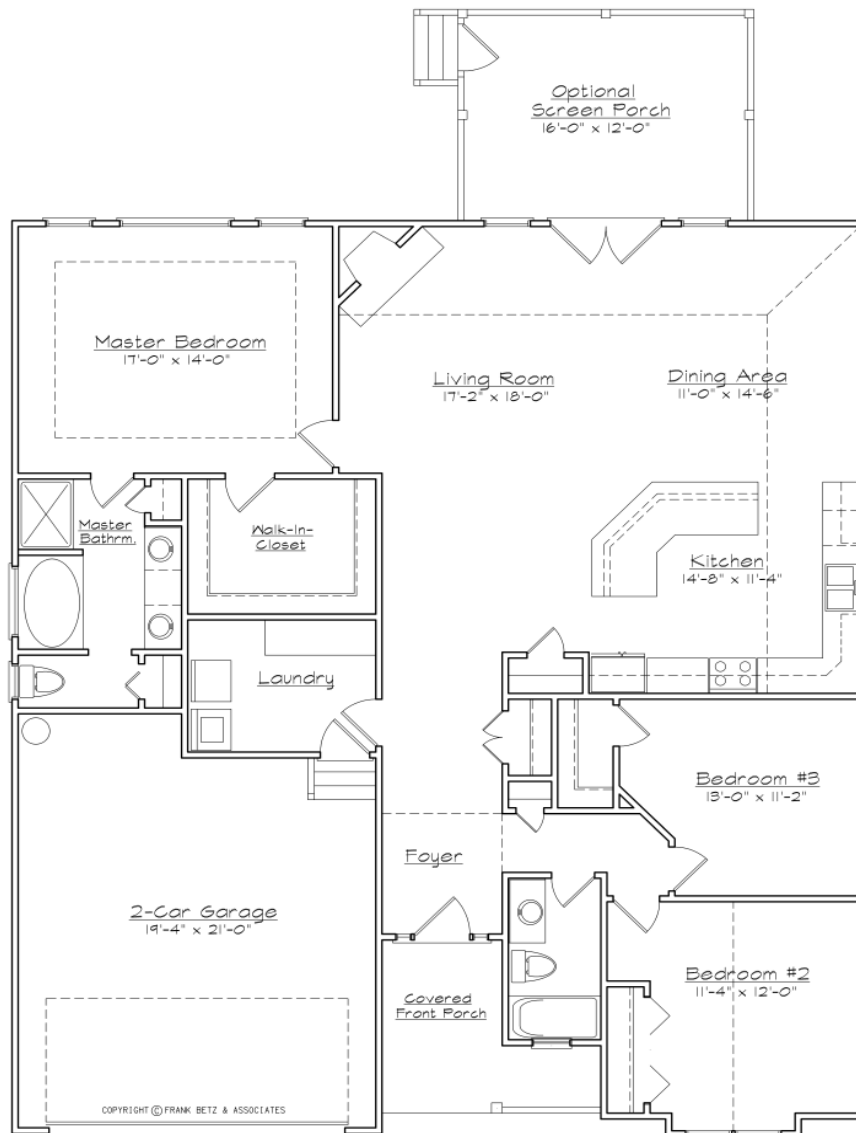

The Rutledge IV

approx. 1844 sq. ft.

The Rutledge IV

approx. 1844 sq.ft.

Rutledge IV
1,844 Heated Square Feet

***Notes:**

**ALL Skylights, Fireplaces, Bay Windows, & Front Doors are
Optional Upgrades**