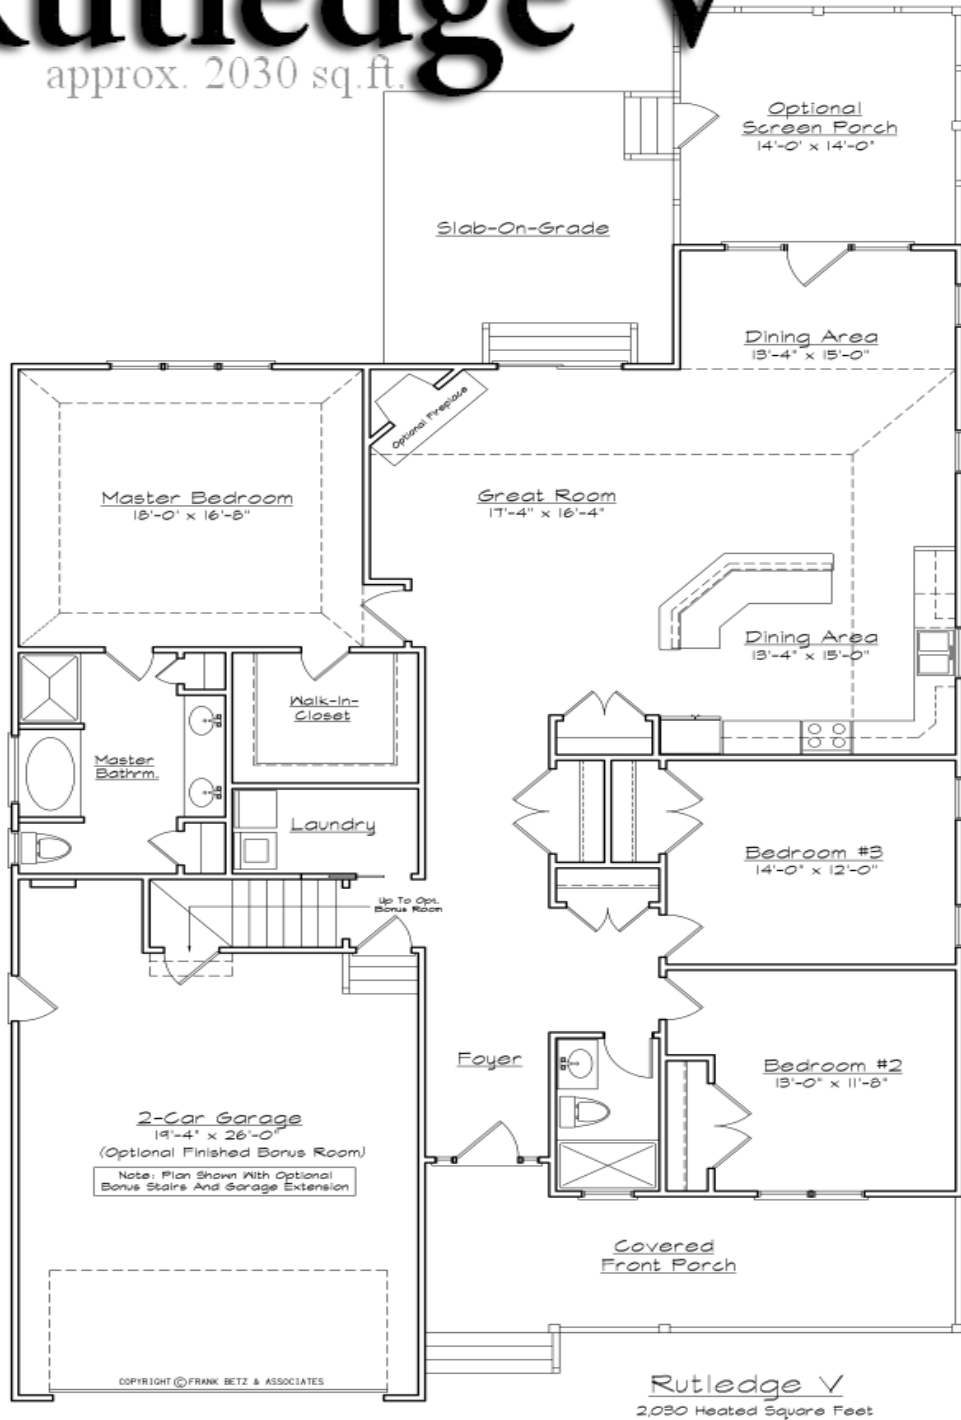

The Rutledge V

approx. 2030 sq. ft.

The Rutledge V

approx. 2030 sq. ft.

***Notes:**

ALL Skylights, Fireplaces, Bay Windows, & Front Doors are Optional Upgrades