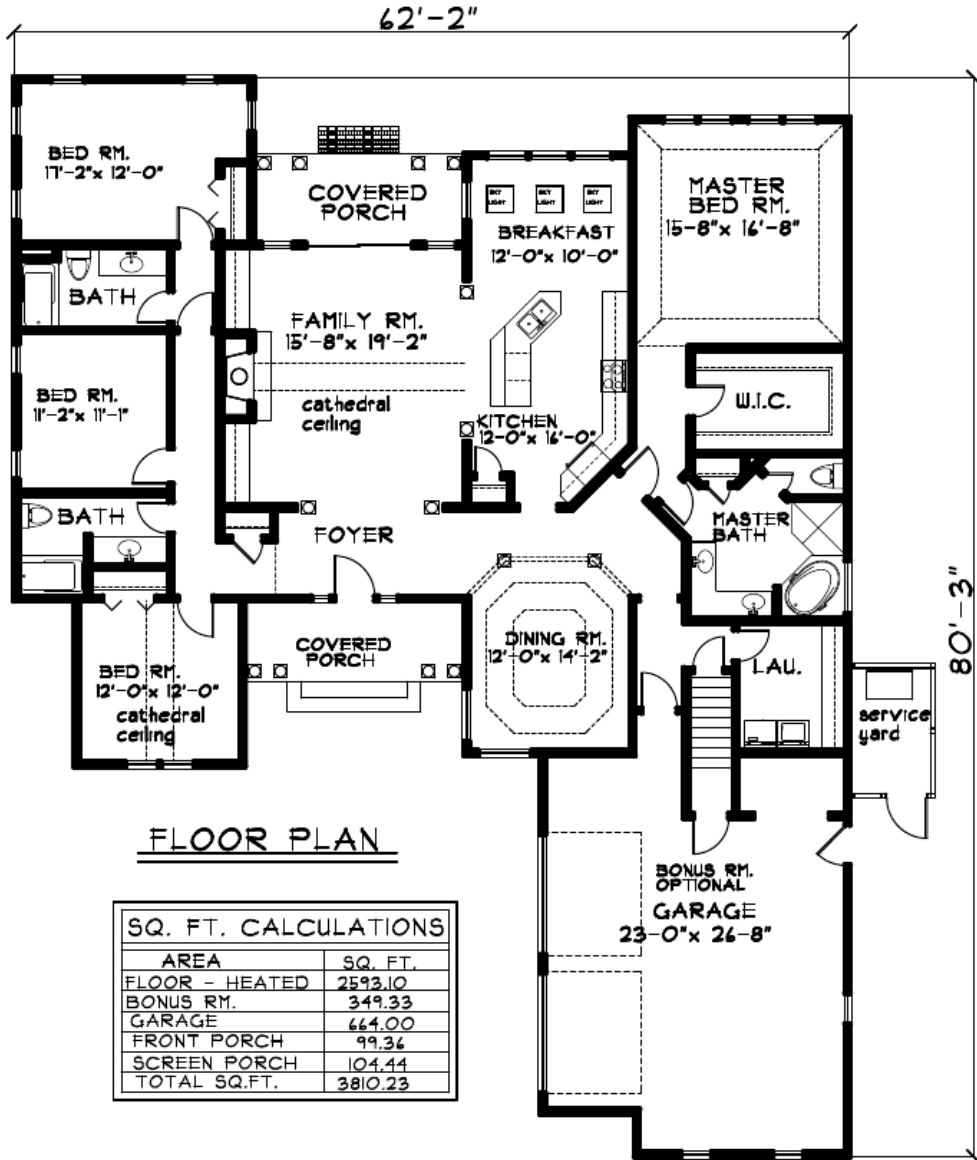

The **Whitaker**
approx. 2593 sq.ft.

The Whitaker

approx. 2593 sq.ft.

MODEL WHITAKER

***Notes:**

ALL Skylights, Fireplaces, Bay Windows, & Front Doors are Optional Upgrades