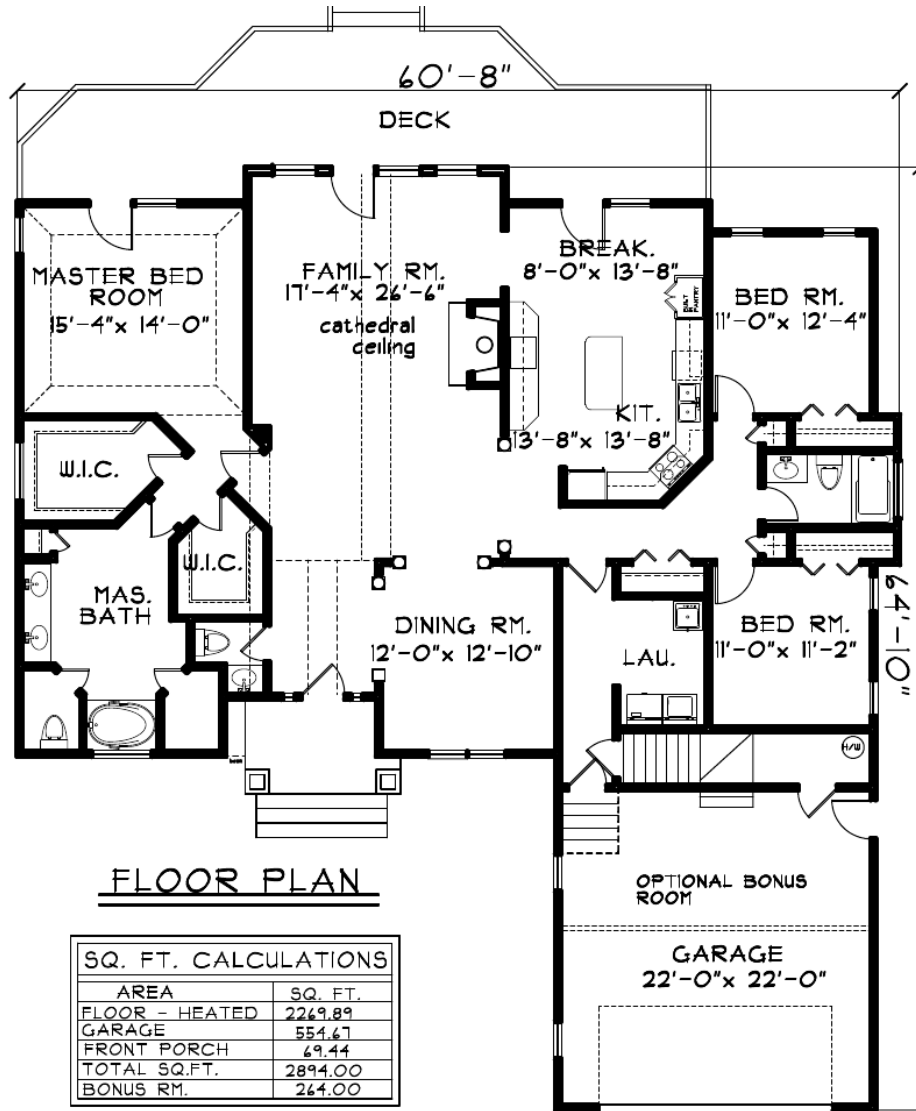

The **Windham**
approx. 2269 sq.ft.

The Windham

approx. 2269 sq.ft.

MODEL WINDHAM

***Notes:**

ALL Skylights, Fireplaces, Bay Windows, & Front Doors are
Optional Upgrades